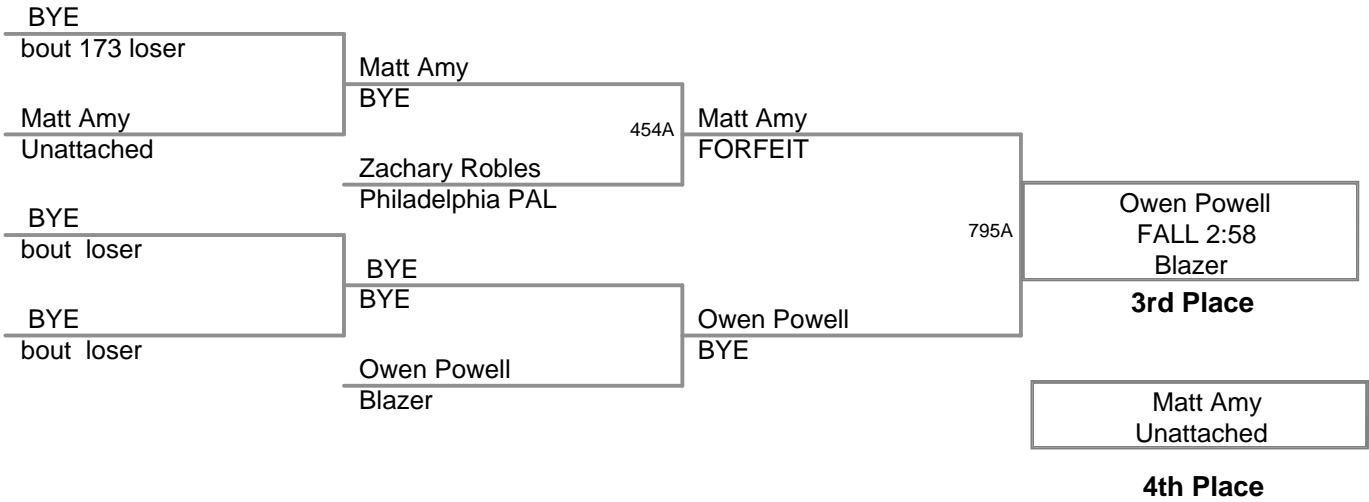

**Souderton Novice and Class:
14U**

85 Lbs

**Souderton Novice and Class:
14U**

90 Lbs

Souderton Novice and Class:
14U

100 Lbs

Souderton Novice and Clas:
14U

105 Lbs

Souderton Novice and Class:
14U

120 Lbs

Souderton Novice and Class
14U

130 Lbs

**Souderton Novice and Clas:
14U**

150 Lbs

Souderton Novice and Class:
14U

165 Lbs