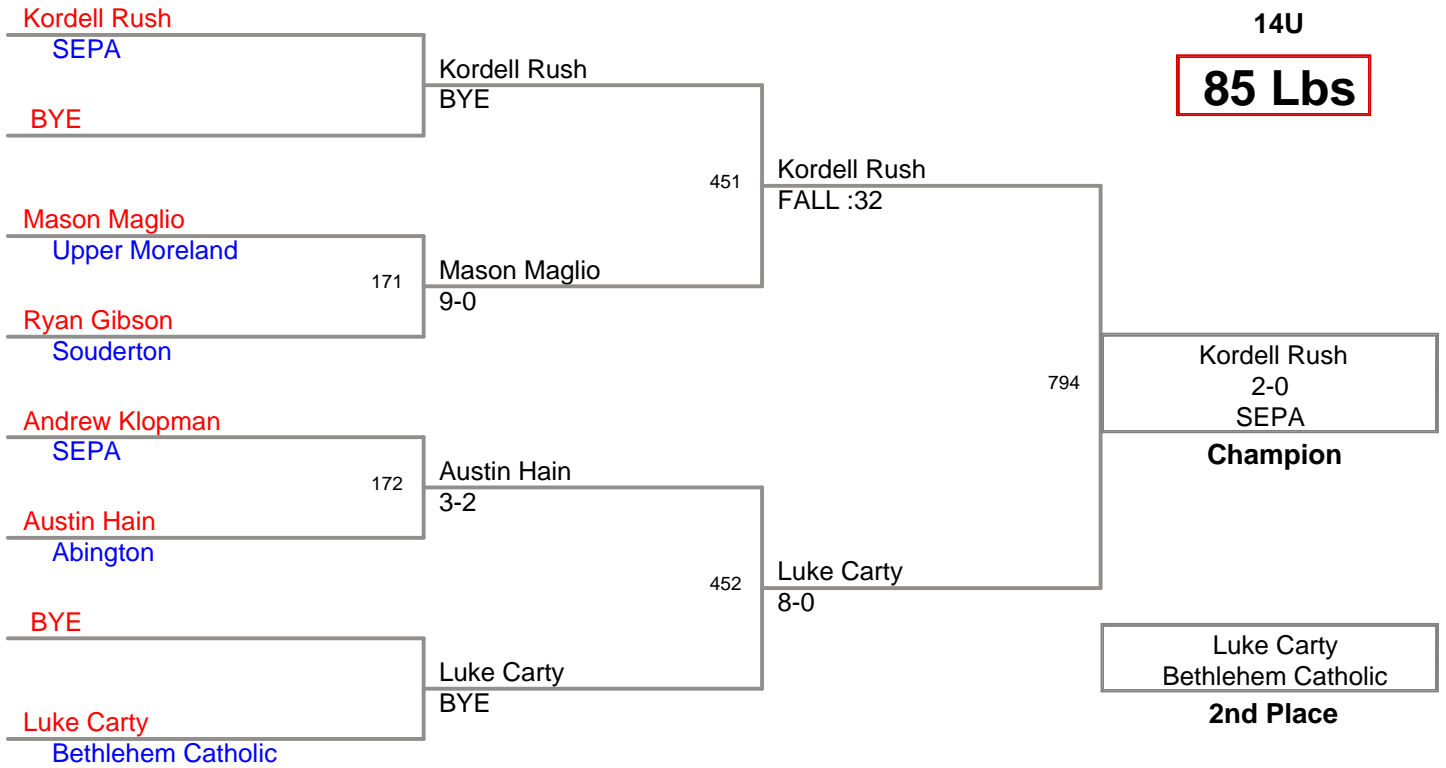

**Souderton Novice and Class:
14U**

85 Lbs

**Souderton Novice and Class:
14U**

90 Lbs

Souderton Novice and Class:
14U

100 Lbs

Souderton Novice and Clas:
14U

105 Lbs

Souderton Novice and Class:
14U

120 Lbs

Souderton Novice and Class
14U

130 Lbs

**Souderton Novice and Clas:
14U**

150 Lbs

Souderton Novice and Class:
14U

165 Lbs