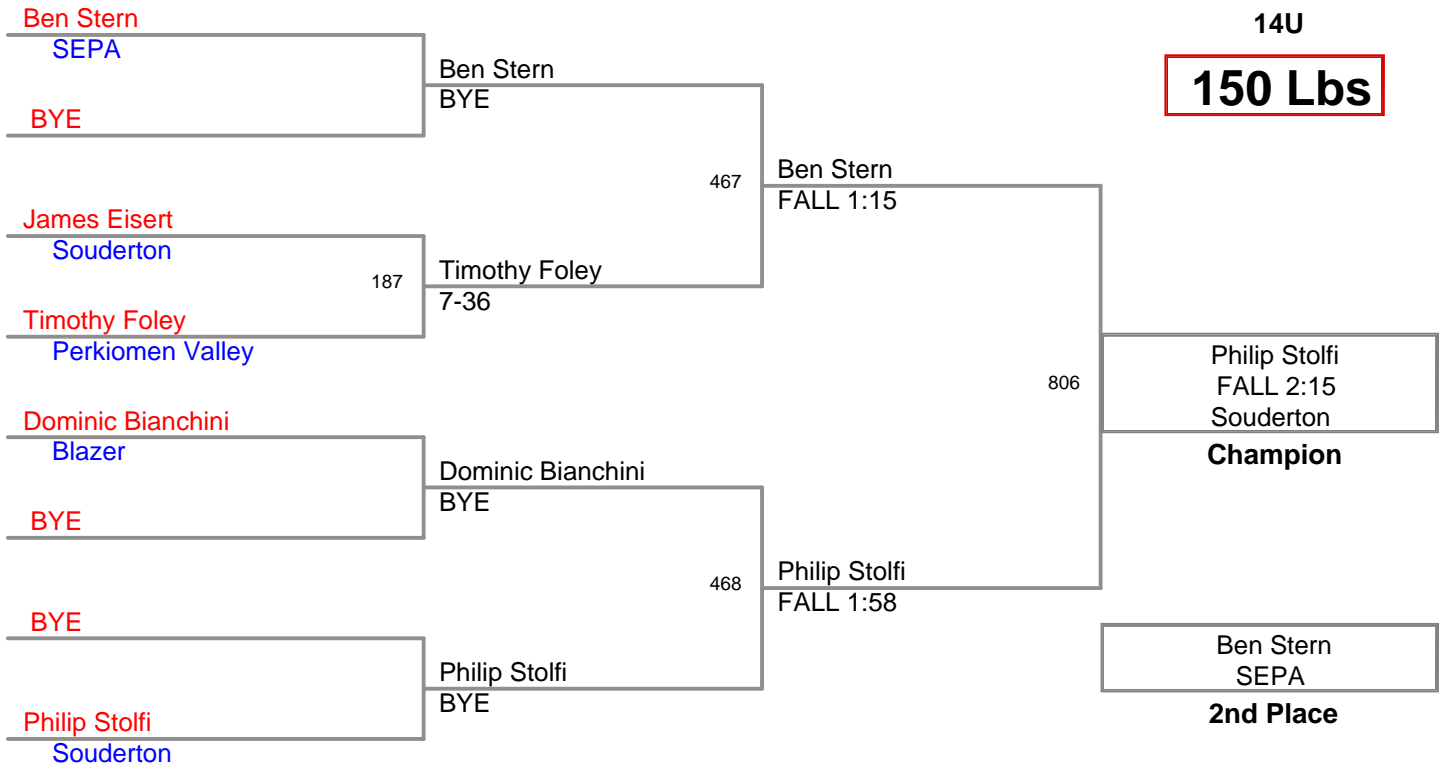

Souderton Novice and Class:
14U

120 Lbs

Souderton Novice and Class
14U

130 Lbs

**Souderton Novice and Clas:
14U**

150 Lbs

Souderton Novice and Class:
14U

165 Lbs