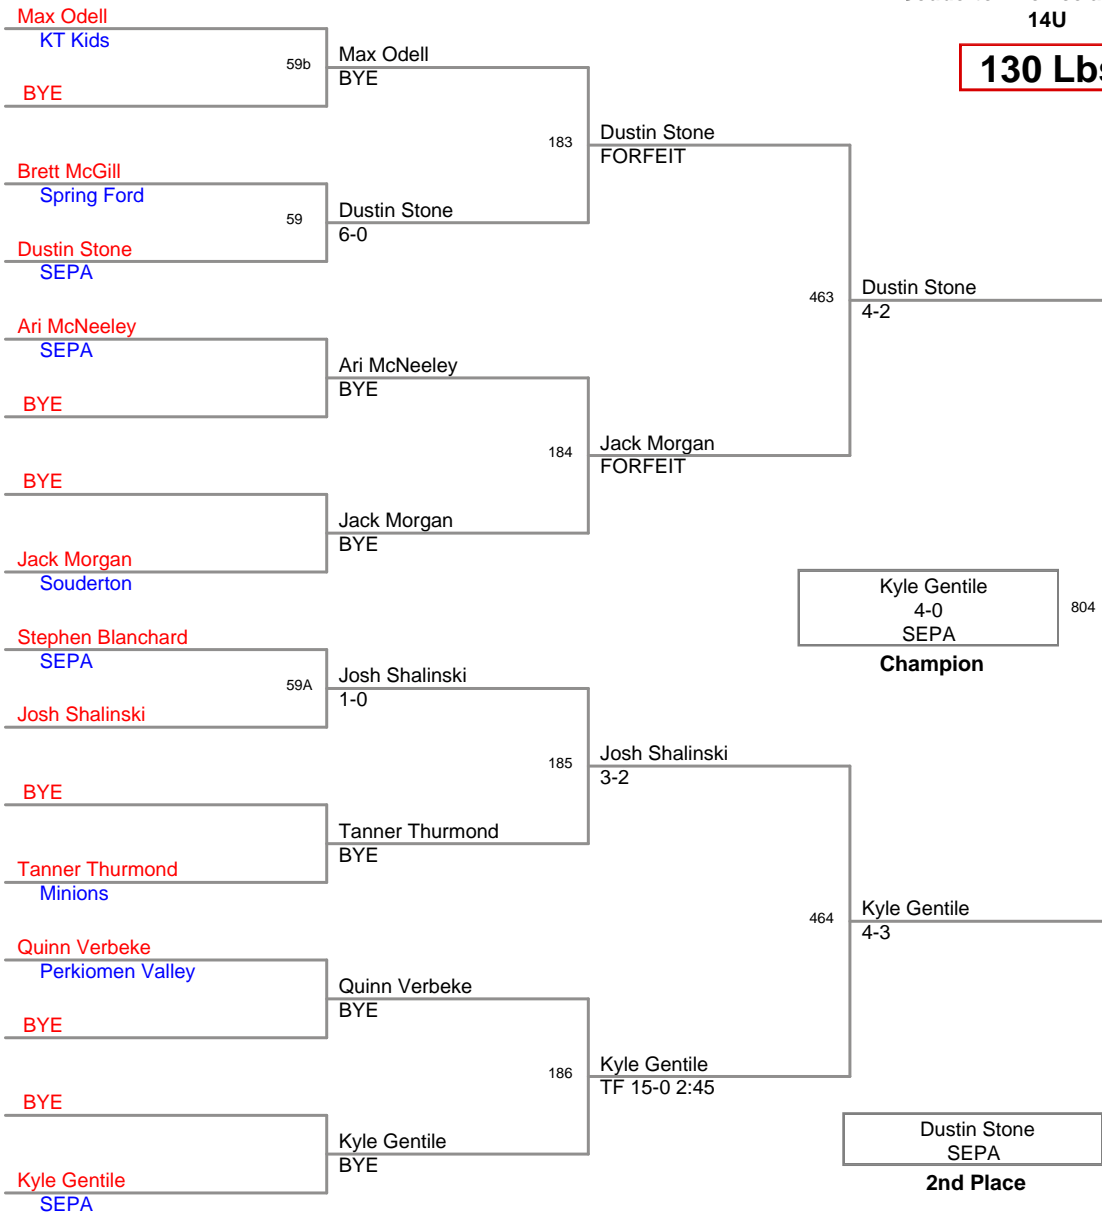

**Souderton Novice and Class:
14U**

85 Lbs

**Souderton Novice and Class:
14U**

90 Lbs

Souderton Novice and Class:
14U

100 Lbs

Souderton Novice and Clas:
14U

105 Lbs

Souderton Novice and Class:
14U

120 Lbs

Souderton Novice and Class
14U

130 Lbs

**Souderton Novice and Clas:
14U**

150 Lbs

Souderton Novice and Class:
14U

165 Lbs