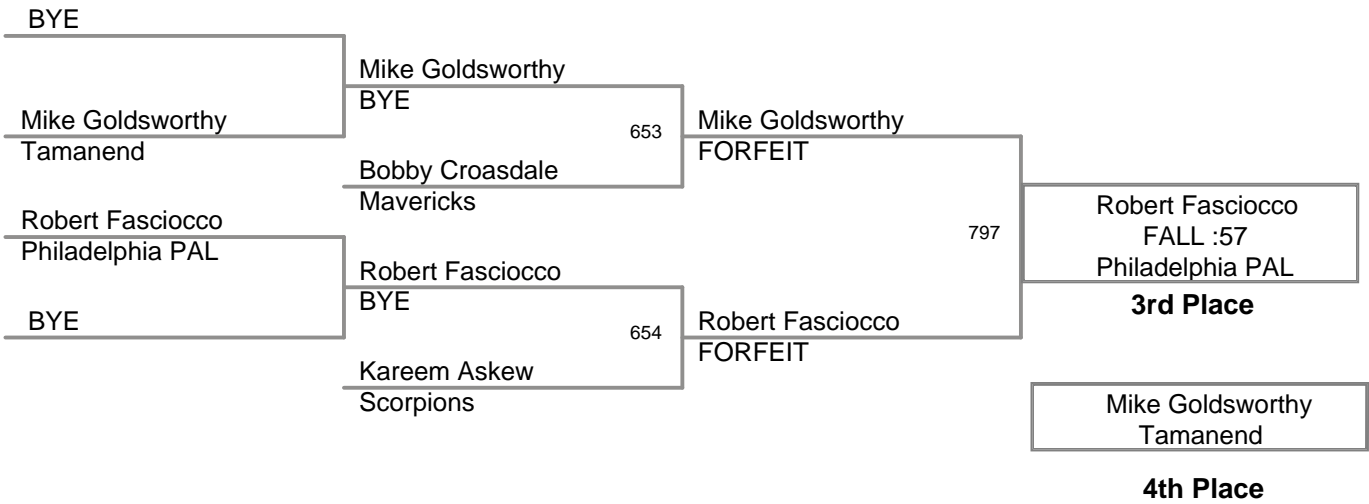

**Souderton Novice and Class:
14U**

85 Lbs

**Souderton Novice and Class:
14U**

90 Lbs

Souderton Novice and Class:
14U

100 Lbs

Souderton Novice and Clas:
14U

105 Lbs