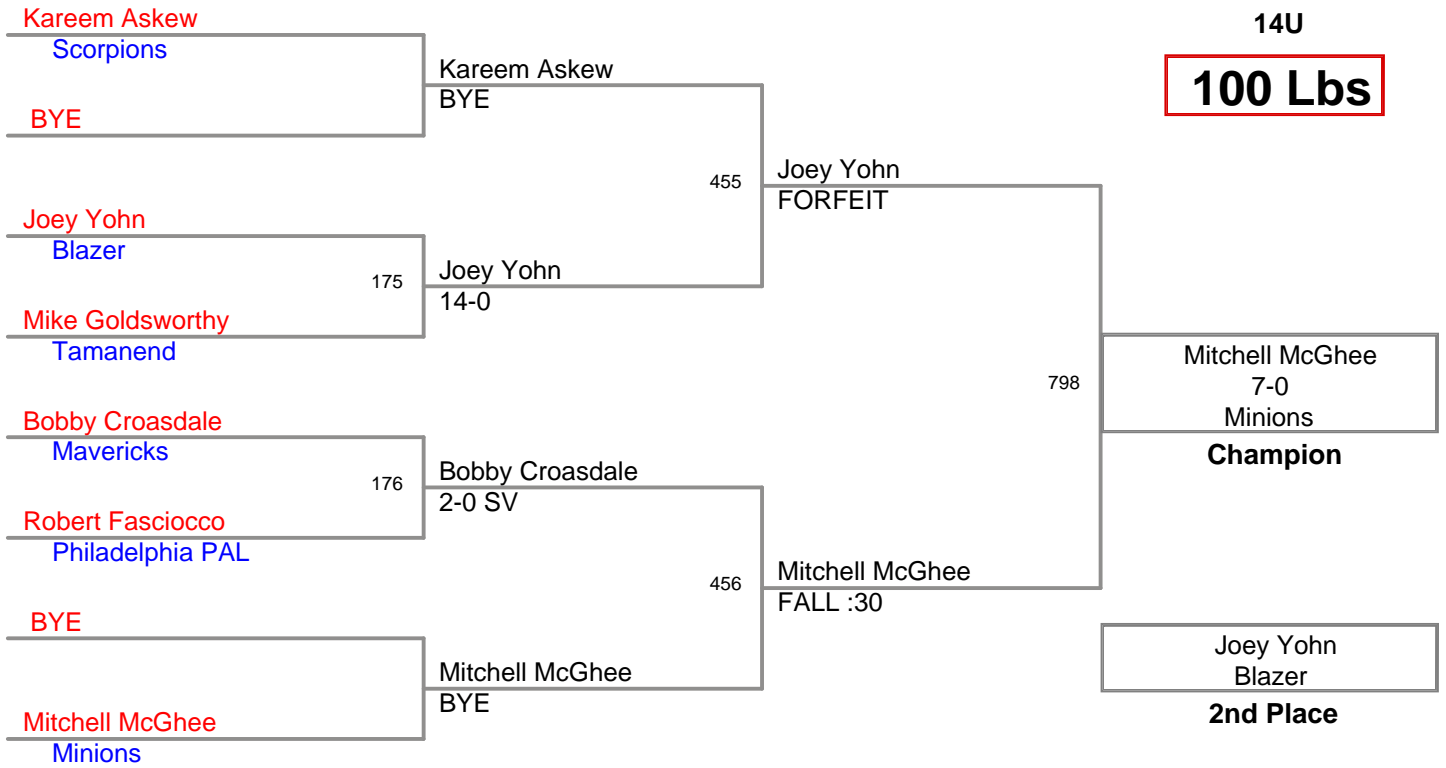

**Souderton Novice and Class:
14U**

85 Lbs

**Souderton Novice and Class:
14U**

90 Lbs

Souderton Novice and Class:
14U

100 Lbs

Souderton Novice and Clas:
14U

105 Lbs

Souderton Novice and Class:
14U

120 Lbs

Souderton Novice and Class
14U

130 Lbs

**Souderton Novice and Clas:
14U**

150 Lbs

Souderton Novice and Class:
14U

165 Lbs