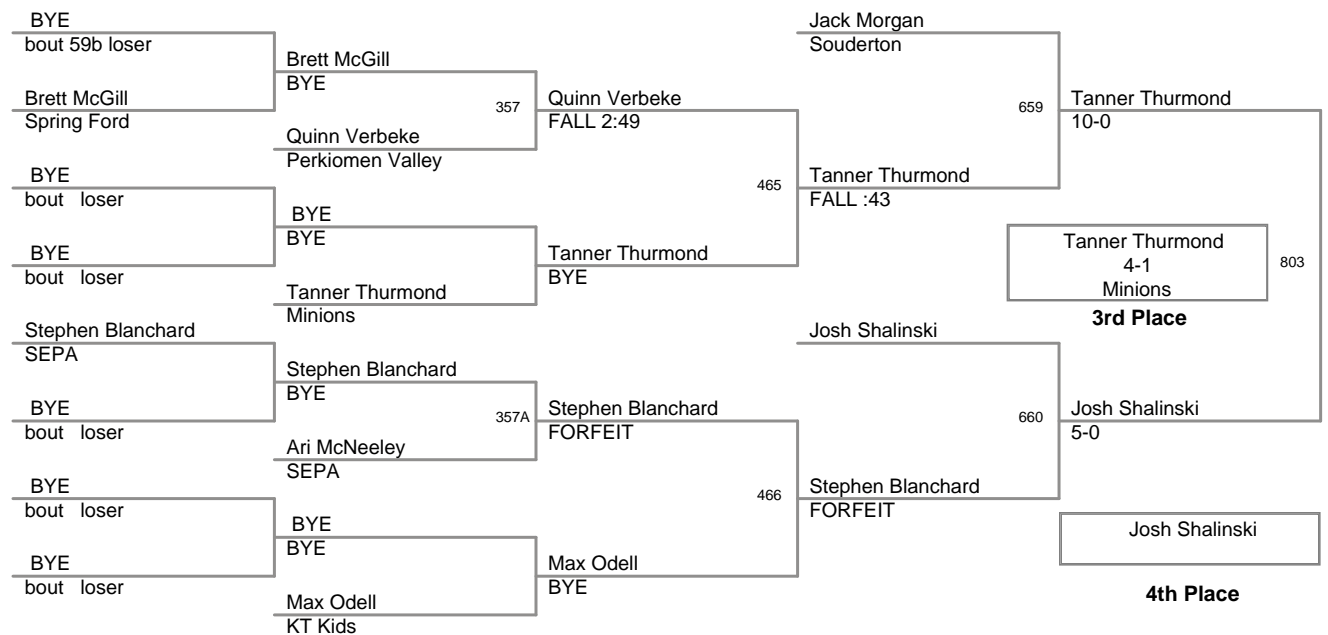

**Souderton Novice and Class:
14U**

85 Lbs

**Souderton Novice and Class:
14U**

90 Lbs

Souderton Novice and Class:
14U

100 Lbs

Souderton Novice and Clas:
14U

105 Lbs

Souderton Novice and Class:
14U

120 Lbs

Souderton Novice and Class
14U

130 Lbs

**Souderton Novice and Clas:
14U**

150 Lbs

Souderton Novice and Class:
14U

165 Lbs