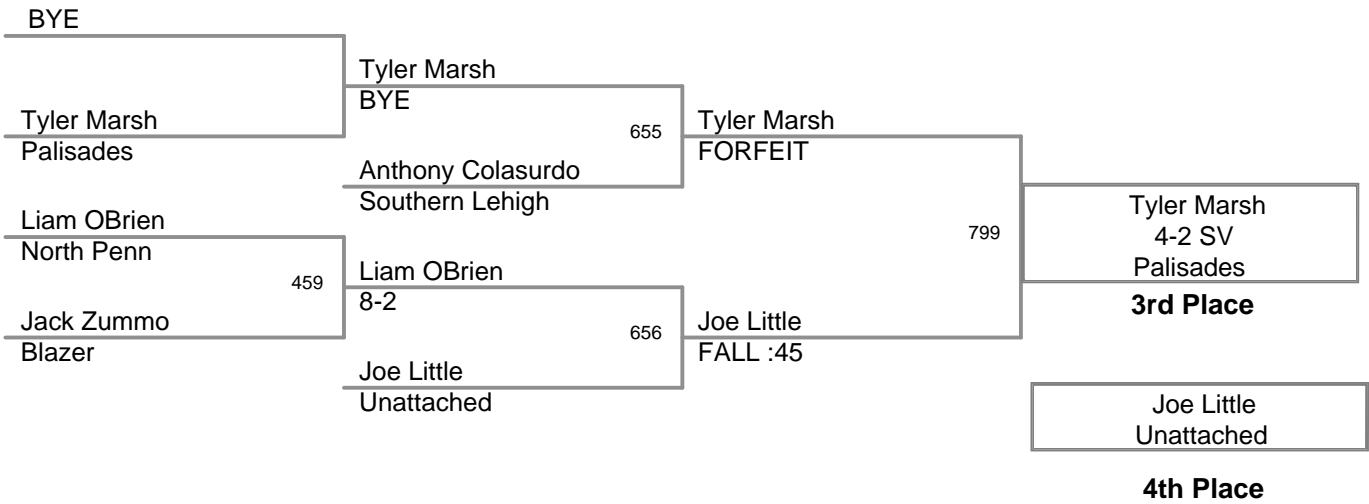

**Souderton Novice and Class:
14U**

85 Lbs

**Souderton Novice and Class:
14U**

90 Lbs

Souderton Novice and Class:
14U

100 Lbs

Souderton Novice and Clas:
14U

105 Lbs

Souderton Novice and Class:
14U

120 Lbs

Souderton Novice and Class
14U

130 Lbs

**Souderton Novice and Clas:
14U**

150 Lbs

Souderton Novice and Class:
14U

165 Lbs