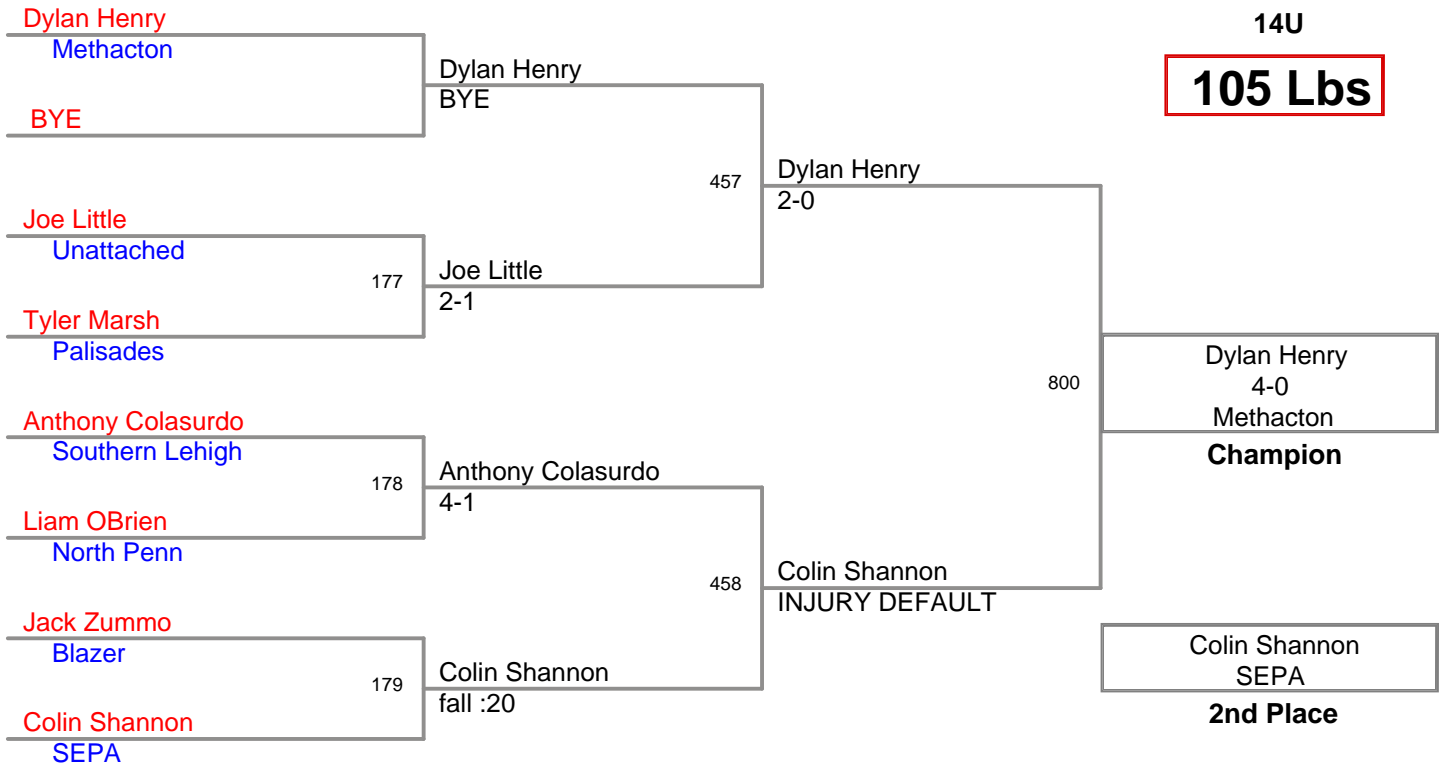

**Souderton Novice and Class:
14U**

85 Lbs

**Souderton Novice and Class:
14U**

90 Lbs

Souderton Novice and Class:
14U

100 Lbs

Souderton Novice and Clas:
14U

105 Lbs

Souderton Novice and Class:
14U

120 Lbs

Souderton Novice and Class
14U

130 Lbs

**Souderton Novice and Clas:
14U**

150 Lbs

Souderton Novice and Class:
14U

165 Lbs