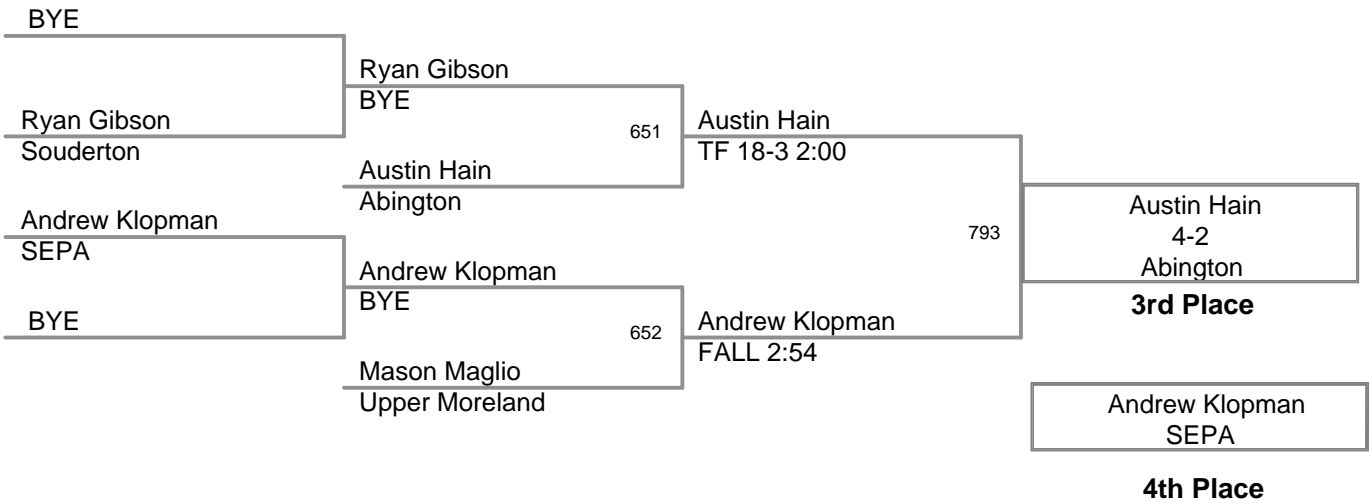

**Souderton Novice and Class:
14U**

85 Lbs

**Souderton Novice and Class:
14U**

90 Lbs

Souderton Novice and Class:
14U

100 Lbs

Souderton Novice and Clas:
14U

105 Lbs

Souderton Novice and Class:
14U

120 Lbs

Souderton Novice and Class
14U

130 Lbs

**Souderton Novice and Clas:
14U**

150 Lbs

Souderton Novice and Class:
14U

165 Lbs