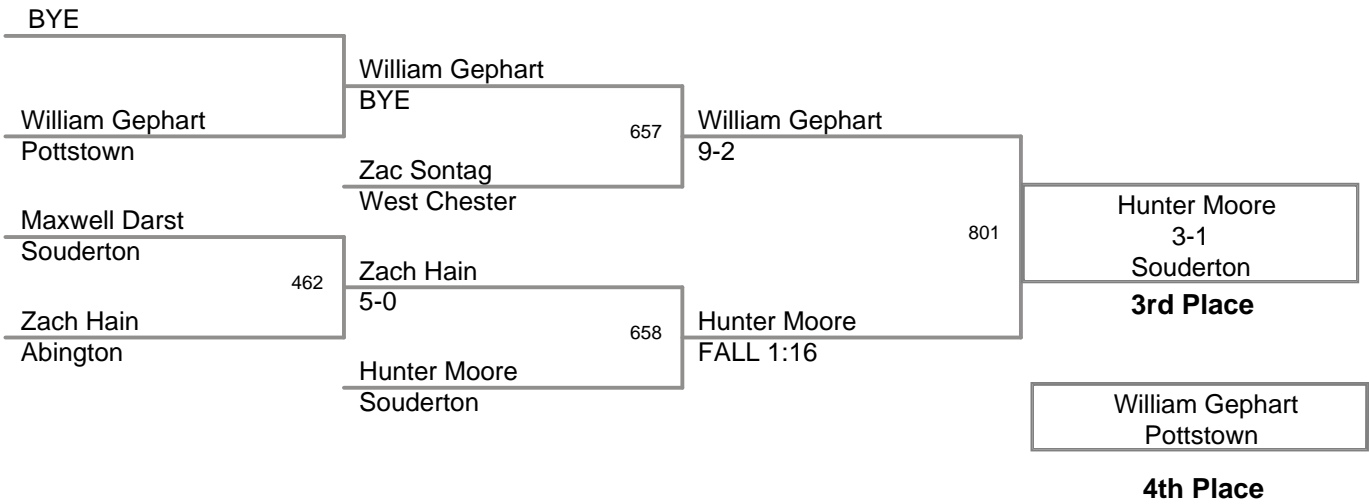

**Souderton Novice and Class:
14U**

85 Lbs

**Souderton Novice and Class:
14U**

90 Lbs

Souderton Novice and Class:
14U

100 Lbs

Souderton Novice and Clas:
14U

105 Lbs

Souderton Novice and Class:
14U

120 Lbs

Souderton Novice and Class
14U

130 Lbs

**Souderton Novice and Clas:
14U**

150 Lbs

Souderton Novice and Class:
14U

165 Lbs