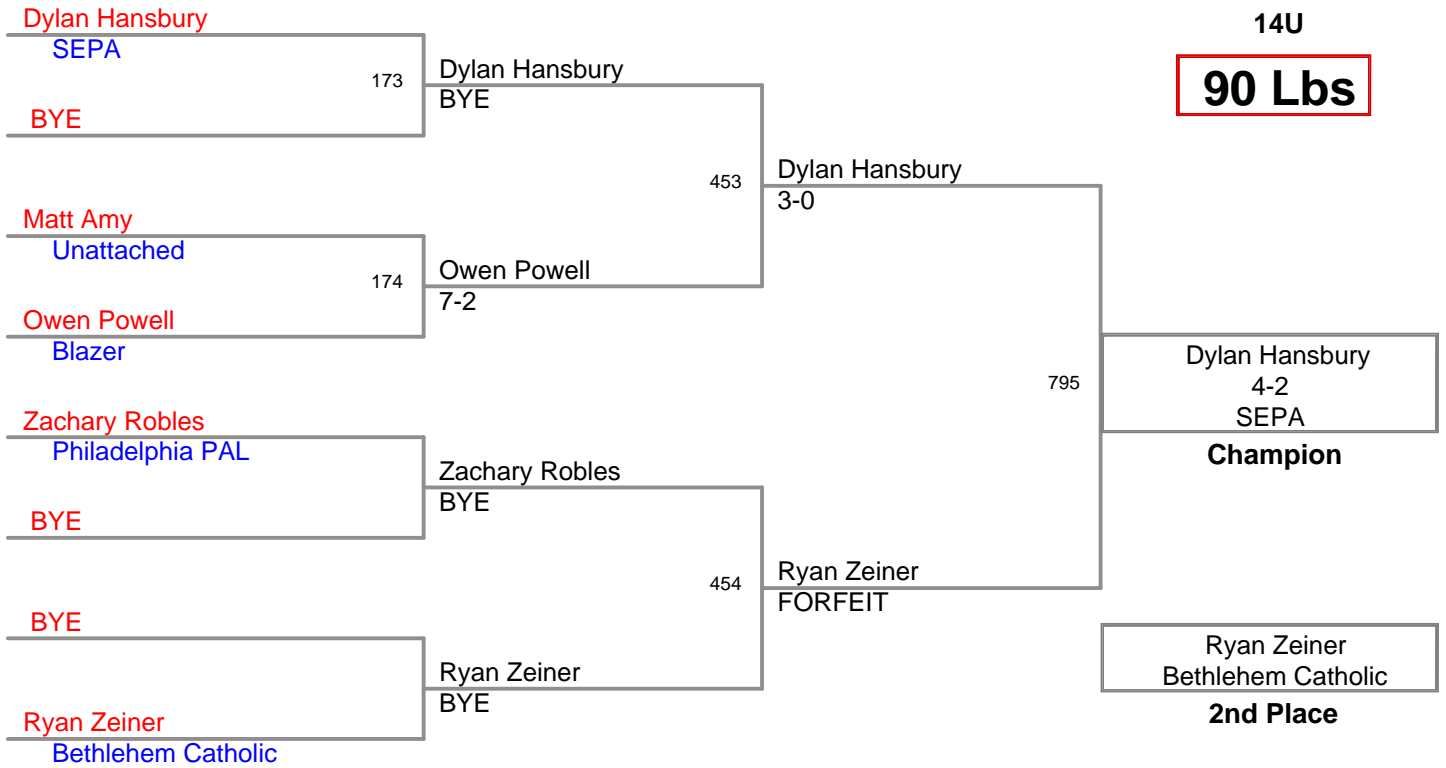

**Souderton Novice and Class:
14U**

85 Lbs

**Souderton Novice and Class:
14U**

90 Lbs

Souderton Novice and Class:
14U

100 Lbs

Souderton Novice and Clas:
14U

105 Lbs

Souderton Novice and Class:
14U

120 Lbs

Souderton Novice and Class
14U

130 Lbs

**Souderton Novice and Clas:
14U**

150 Lbs

Souderton Novice and Class:
14U

165 Lbs