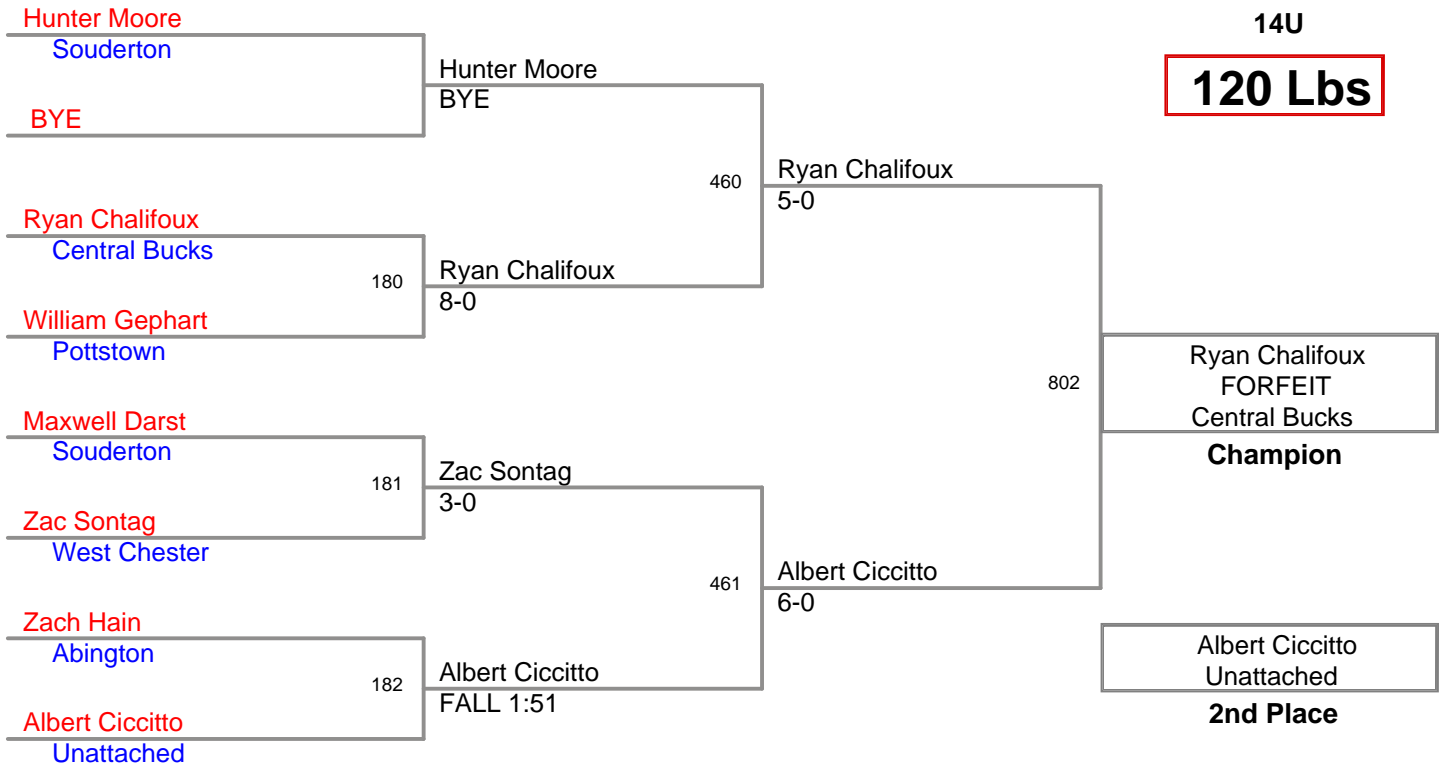

**Souderton Novice and Class:
14U**

85 Lbs

**Souderton Novice and Class:
14U**

90 Lbs

Souderton Novice and Class:
14U

100 Lbs

Souderton Novice and Clas:
14U

105 Lbs

Souderton Novice and Class:
14U

120 Lbs

Souderton Novice and Class
14U

130 Lbs

**Souderton Novice and Clas:
14U**

150 Lbs

Souderton Novice and Class:
14U

165 Lbs