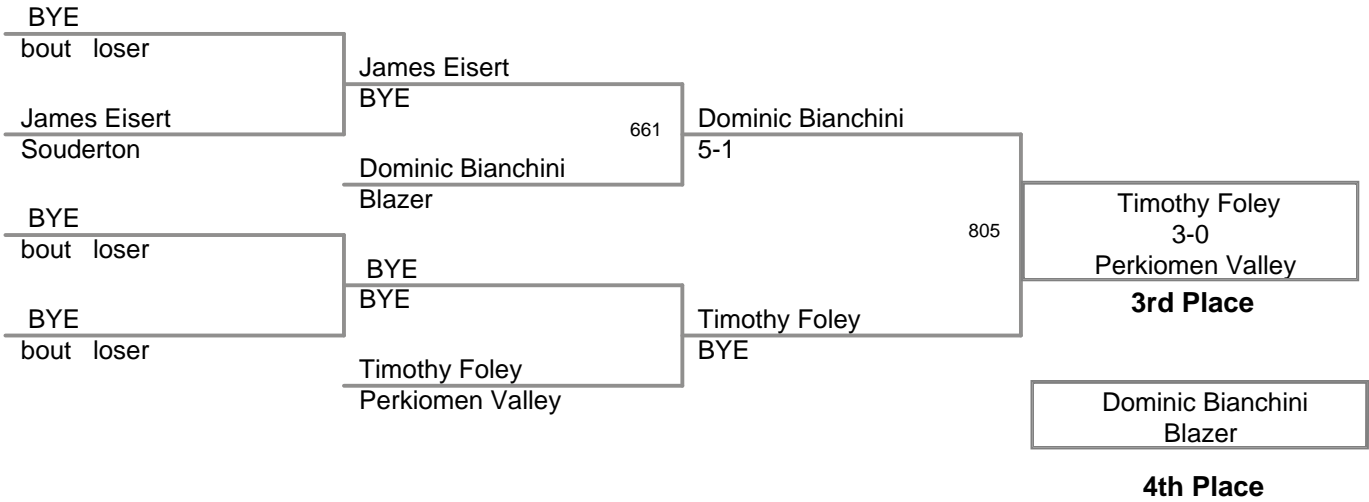

Souderton Novice and Class:
14U

120 Lbs

Souderton Novice and Class
14U

130 Lbs

**Souderton Novice and Clas:
14U**

150 Lbs

Souderton Novice and Class:
14U

165 Lbs